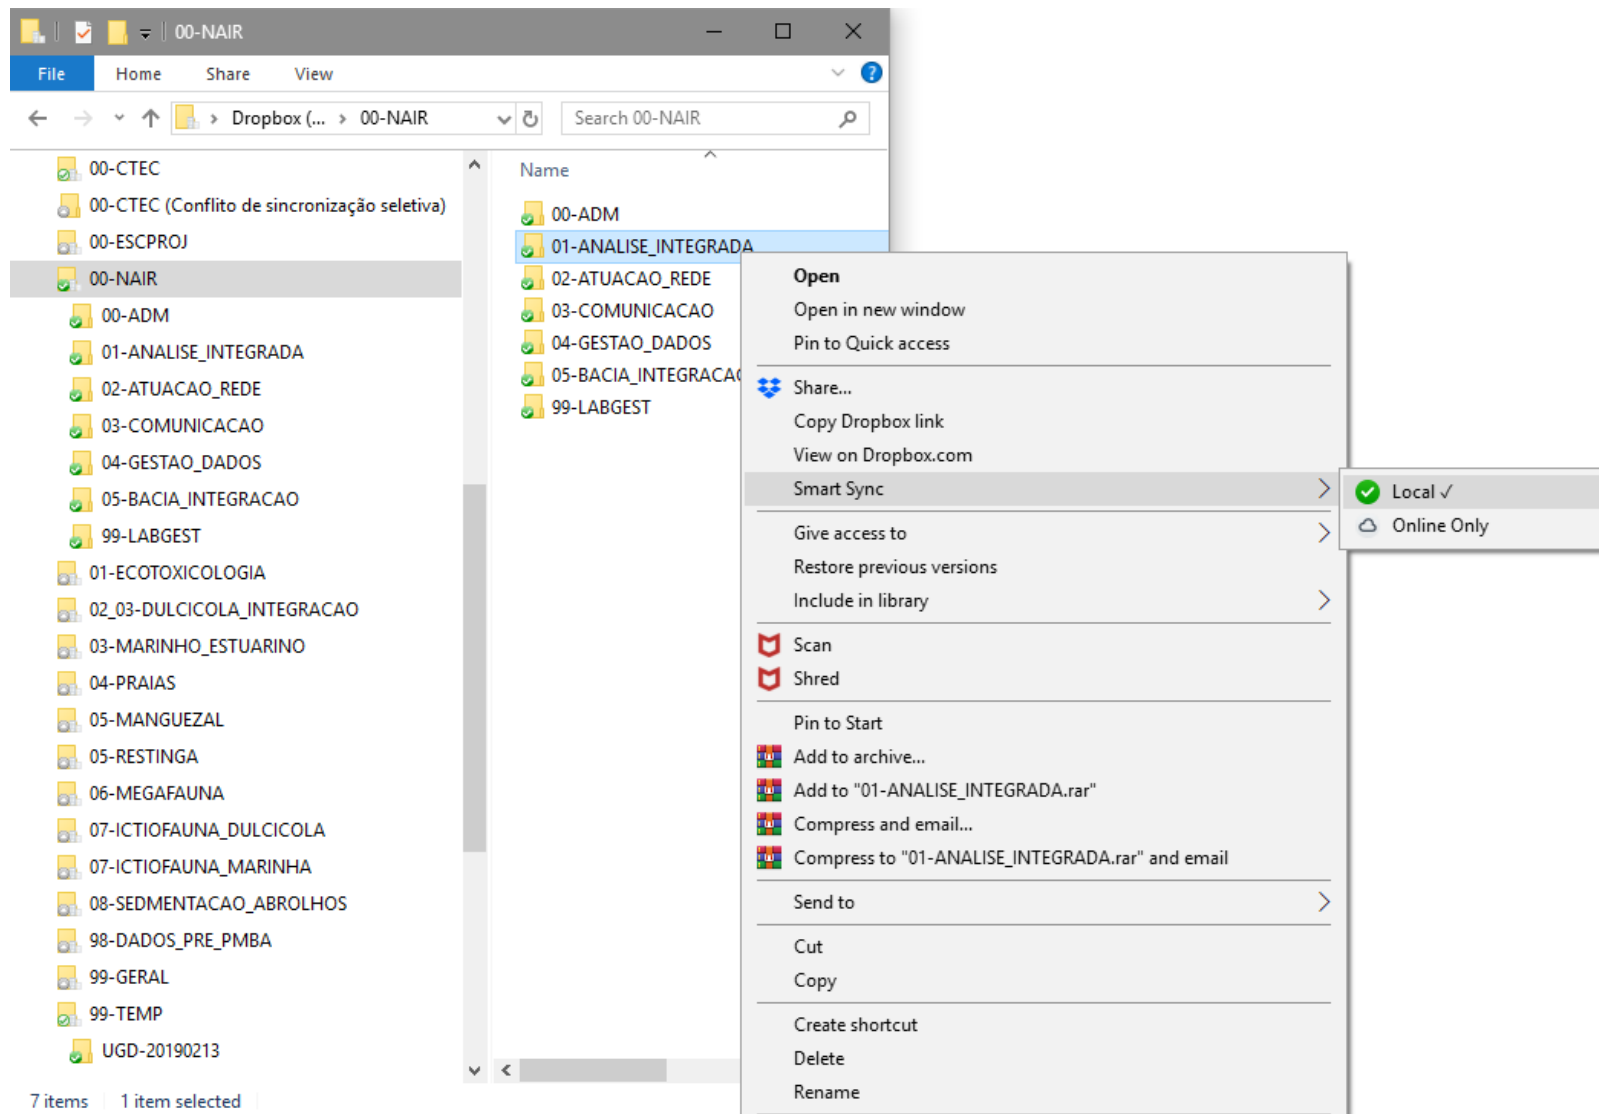

Armazém de Dados: Smart Sync